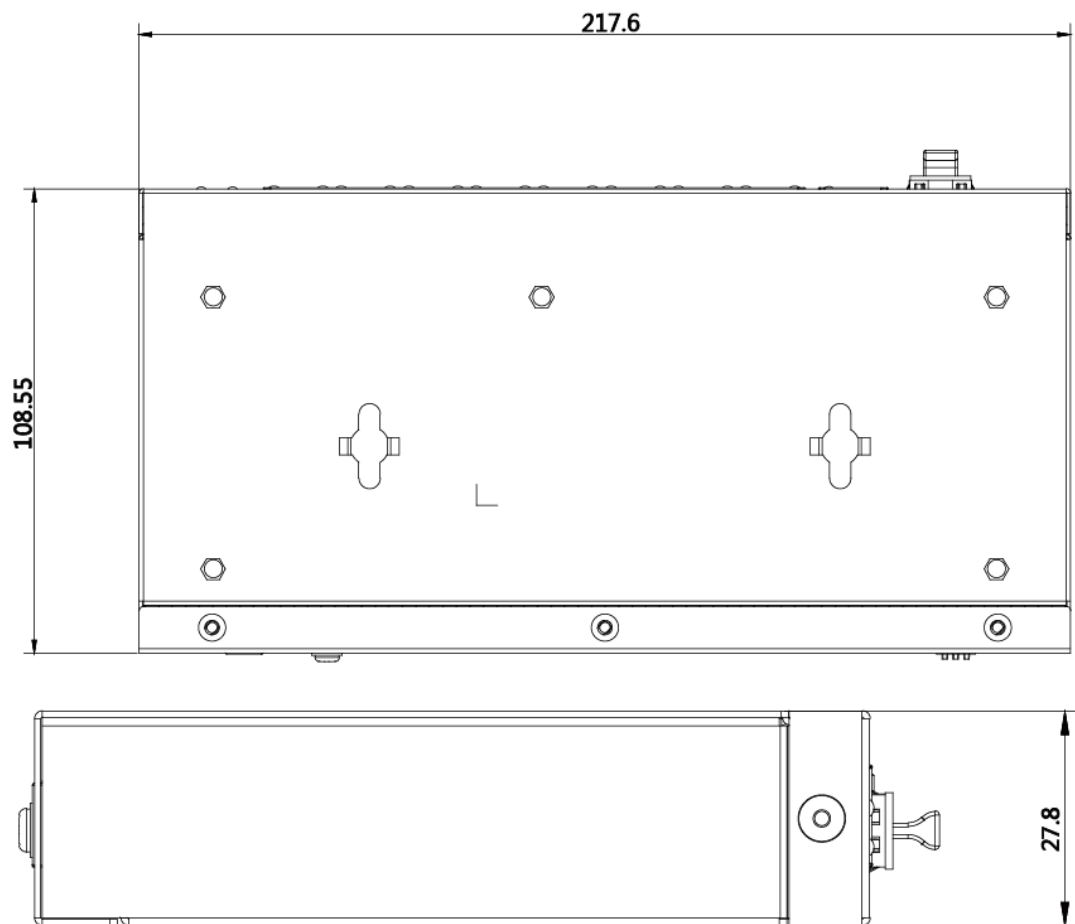

Physical Interface

Front panel:

Back panel:

Available Model

DS-3E0510HP-E

Dimension (unit: mm)

Typical Application

Distributed by