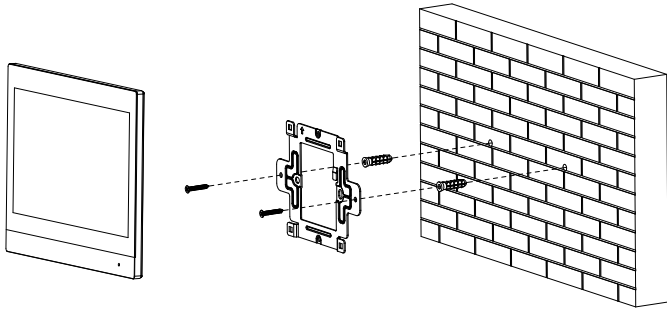

DHI-VTH8A21KMS-CW

Ordering Information

Type	Model	Description
Indoor Monitor	DHI-VTH8A21KMS-CW	Android 7-inch digital indoor monitor DHI-VTH8A21KMS-CW

Installation