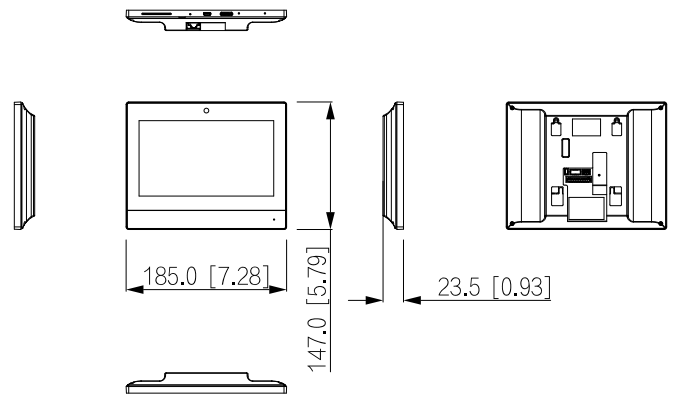

Performance

Casing	Alluminum+ ABS
--------	----------------

Port

Alarm Input	6
Alarm Output	1
Network Port	RJ-45 port, 10/150 Mbps self-adaptive

Alarm

SOS	Yes
-----	-----

General

Appearance Color	Silver
Power Supply	12–24 VDC, 1 A; Standard PoE
Power Adapter	Not Standard
Installation	Surface
Accessory	Surface mount bracket: Included Alarm ribbon cable: Included Power cord: Included RS-485 and power output ribbon cable: Included SD card: Optional (<64G)
Product Dimensions	185 mm × 147 mm × 23.3 mm (7.28" × 5.79" × 0.92")
Operating Temperature	–10 °C to +55 °C (+14 °F to +131 °F)
Operating Humidity	10%–90% (RH), non-condensing
Power Consumption	≤ 1 W (standby), ≤ 6 W (working)
Gross Weight	0.41 kg (0.90 lb)

DHI-VTH8A21KMS-CW

Ordering Information

Type	Model	Description
Indoor Monitor	DHI-VTH8A21KMS-CW	Android 7-inch digital indoor monitor DHI-VTH8A21KMS-CW

Installation

Dimensions (mm[inch])

Application